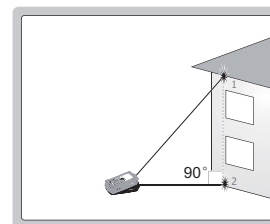

LASER DISTANCE METER CODE ISN-L70

IP52
WATERPROOF

- Large display with backlight
- Unit: m, ft, in
- Distance, area, volume and height measurement
- With continuous measuring mode to track maximum and minimum value
- Automatic power-off: laser 30s, main unit 180s

distance measurement

area measurement

volume measurement

height measurement

SPECIFICATION

Measuring range	0.05~70m
Accuracy	±1.5mm
Resolution	1mm
Measuring speed	0.5 second
Dust/waterproof	IP52
Laser type	650nm, Class II, <1mW
Beam size	25mm@30m
Memory	20 measuring data
Power supply	2xAA batteries, for 10000 measurements
Dimension (L×W×H)	110×45×30mm
Weight	130g